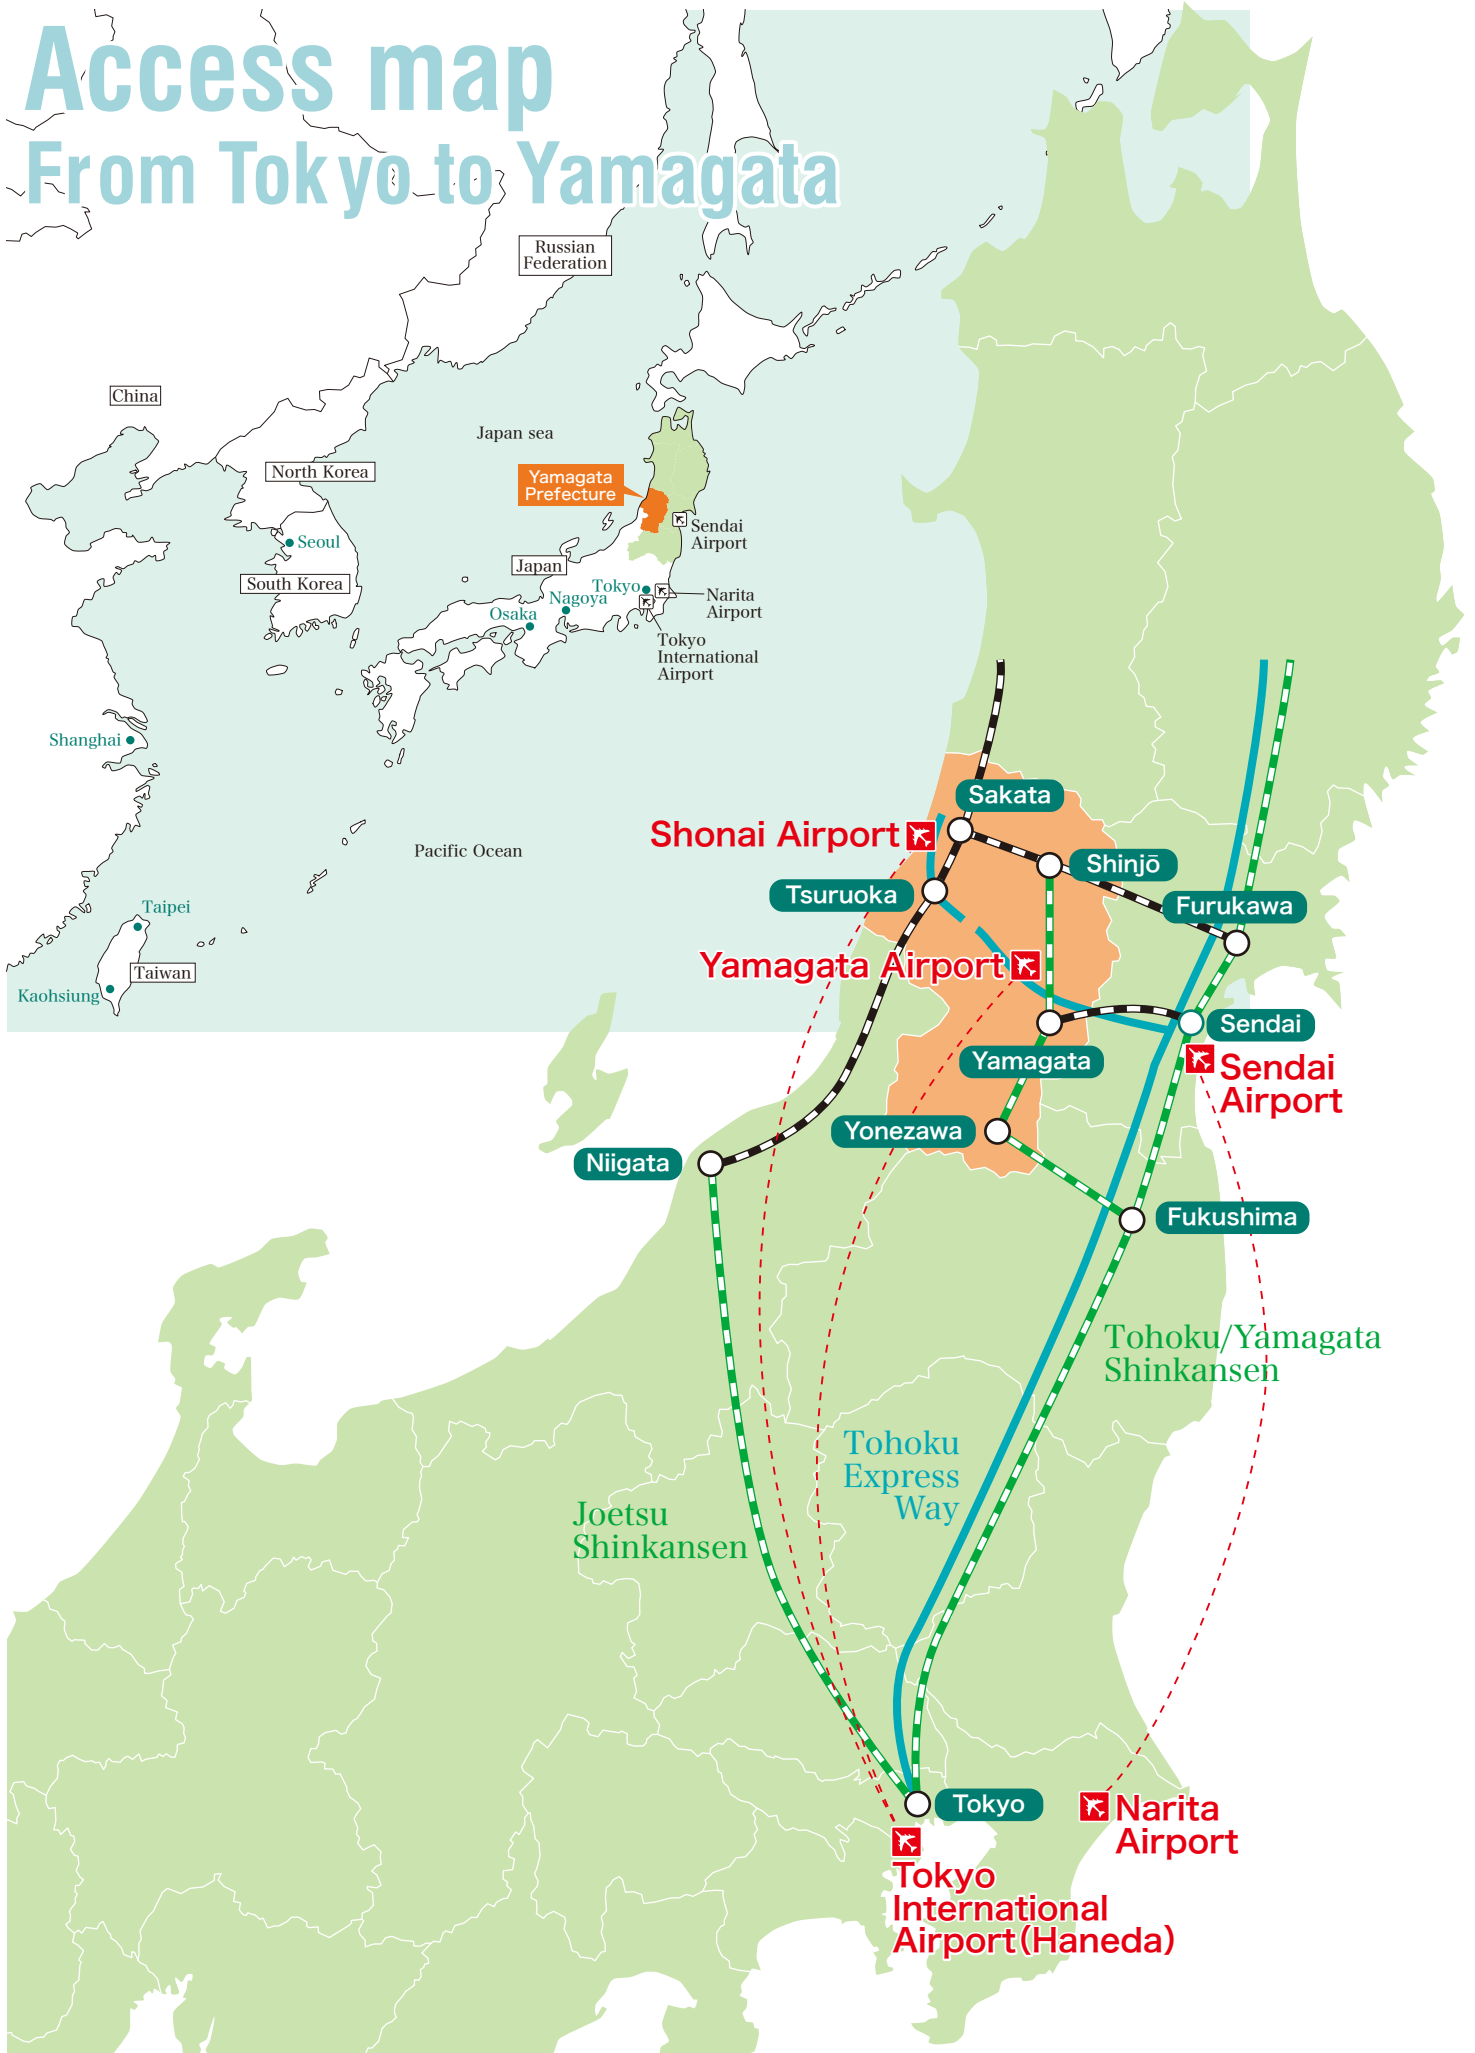

Yamagata is the only prefecture in Japan with hot springs in each of its 35 towns and cities, which has earned Yamagata a reputation for being a spa paradise. A refreshing bath after a long training session, or a hard day's work is just the thing for relaxing your body and mind.

日本屈指の温泉王国・山形県は、全国で唯一、県内35市町村すべてに温泉が湧いています。温泉には、疲労回復を促し、心身をリラックスさせる効果もありますので、トレーニング後のケアやリフレッシュに最適です。

Historical and Cultural Treasures, and Traditional Festivals

歴史的・文化的資産と伝統的祭り

From the 1,100 year old temples of Yamadera, to the Japanese cedar groves which surround the mysterious Dewa Sanzan mountains, and the unique festivals with brightly colored floats and lively Hanagasa* dancers; Yamagata has the power to enchant and enthrall.

*Hanagasa is a festival which celebrates the Benibana harvest. The dancers hold hats decorated with red flowers and dance down the main street of Yamagata city.

開山から1100年を超える歴史を持つ山寺や、杉木立に囲まれ自然の神秘を感じることで出羽三山。裾さばきも鮮やかにくりくりと翻る艶やかな花笠祭り、大通りを練り歩く大小様々な工夫を凝らした山車が登場する各地伝統の祭り。山形県は、訪れた人を感動させ、心身の癒しを与える力を有しています。

Access map From Tokyo to Yamagata

Transportation : Getting to Yamagata

山形へのアクセス

By Plane
(飛行機)

By Bullet train
(JR)

by car
via Tohoku Expressway
(車・東北自動車道)

In Yamagata, between May to October, the average temperature and rainfall is lower compared to Tokyo, which will provide you with a comfortable training environment.