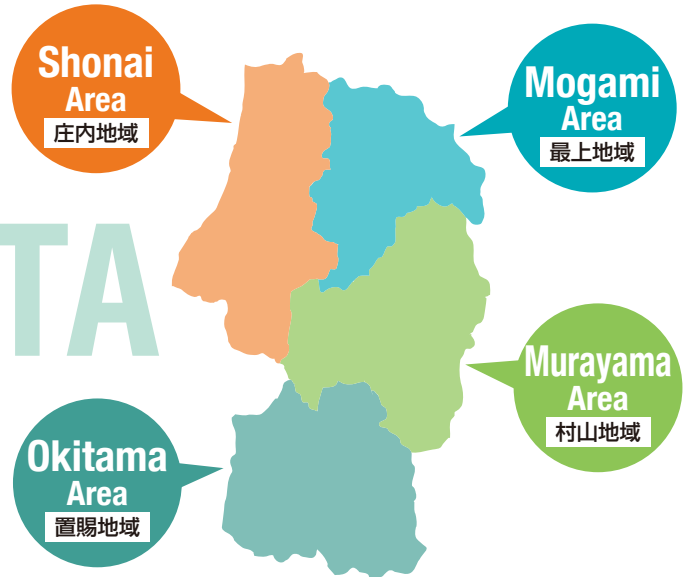

YAMAGATA

Murayama Area

村山地域

《Legend》凡例

	National Route	国道
	Bullet Train	新幹線
	Local Train	普通列車
	Highway	高速道路
	Interchange	インターチェンジ